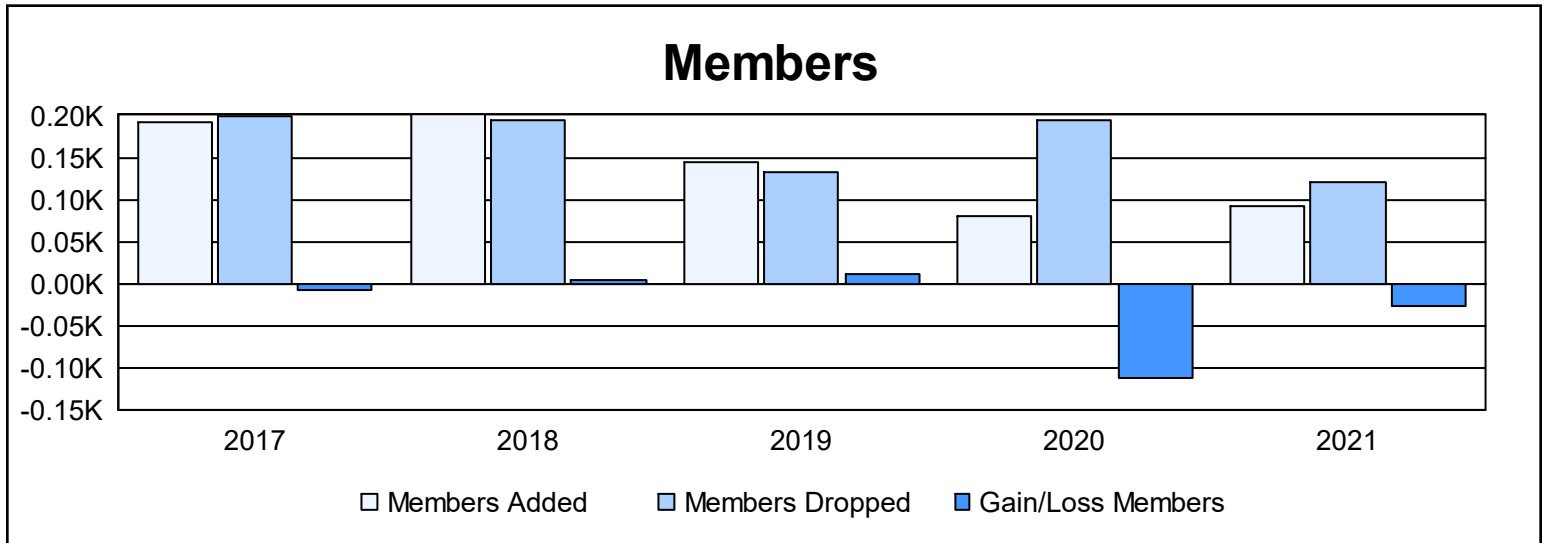

Year	New Clubs	Dropped Clubs	Gain/ Loss Clubs	New Members	Charter Members	Reinstate Members	Transfer Members	Total Member Added	Total Members Dropped	Gain/ Loss Members
2016-2017	2	0	2	109	72	7	3	191	199	-8
2017-2018	0	0	0	164	21	6	9	200	195	5
2018-2019	1	0	1	112	25	2	5	144	132	12
2019-2020	0	2	-2	62	2	3	13	80	193	-113
2020-2021	0	0	0	83	0	3	7	93	120	-27
<b>Average</b>	<b>1</b>	<b>0</b>	<b>0</b>	<b>106</b>	<b>24</b>	<b>4</b>	<b>7</b>	<b>142</b>	<b>168</b>	<b>-26</b>

### Membership Composition June 2021 Cumulative